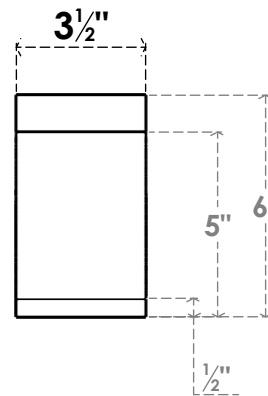

ITEM NUMBER: BRCPC035X06000X06000IMP

3 1/2"W X 6"D X 6"H IMPERIAL ARCHITECTURAL GRADE PVC CLOSED KNEE BRACE

SIDE PROFILE

FRONT PROFILE

ISOMETRIC

EKENA MILLWORK
2300 WEST MAIN ST.
CLARKSVILLE, TX 75426
TOLL FREE: 866-607-0453
WWW.EKENAMILLWORK.COM