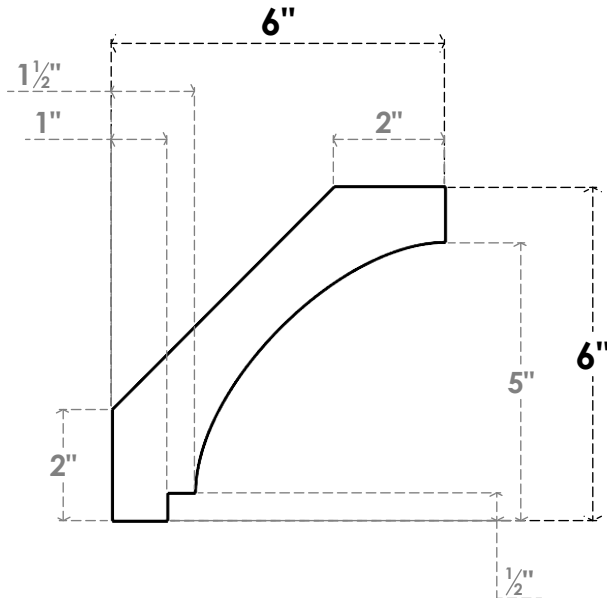

ITEM NUMBER: BRCPC035X06000X06000IMP

3 1/2"W X 6"D X 6"H IMPERIAL ARCHITECTURAL GRADE PVC CLOSED KNEE BRACE

SIDE PROFILE

FRONT PROFILE

ISOMETRIC

EKENA MILLWORK
2300 WEST MAIN ST.
CLARKSVILLE, TX 75426
TOLL FREE: 866-607-0453
WWW.EKENAMILLWORK.COM